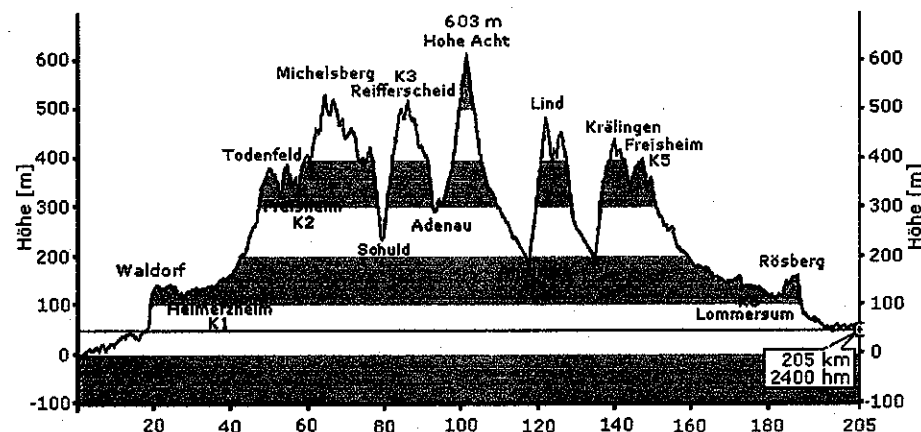

RTF RTF RTF RTF RTF RTF RTF RTF RTF RTF RTF

06.06. RTC Rodenkirchen (Hans Georg Krämer 02233 / 209898)
1277 / 9. Rodenkirchener RTF (Köln)
49 / 74 / 112 / 151 Km , Start 7:00 - 10:00 Uhr - S - / GPS
BFW Michaelshoven , Sürtherstr. 171 , 50996 Köln Rodenkirchen
BAB A 555 ; Ausfahrt 3 , Rodenkirchen

06.06. RTC Rodenkirchen (Hans Georg Krämer 02233 / 209898)
1729 / 3. Rodenkirchener Eifel Marathon (Köln)
205 Km , Start 6:30 - 7:30 Uhr / Startort wie RTF (MC 3)

RTF RTF RTF RTF RTF RTF RTF RTF RTF RTF RTF

3. Rodenkirchener Eifel-Marathon

Sonntag, 6. Juni 2010

Veranstalter RTC Rodenkirchen 1980 e.V.
Startort Berufsförderungswerk Köln-Michaelshoven, Sürther Str. 171
Startzeit von 6:30 Uhr bis 7:30 Uhr. Kontrollschluss 17:30 Uhr
Anfahrt beschildert ab Autobahnausfahrt Rodenkirchen (A 555)
und ab Ortseingang Rodenkirchen
Strecke 205 km - 2.400 hm
Es werden auch Strecken über 75, 111 und 151 km angeboten.

Die Marathon-Strecke führt über Bornheim und Radioteleskop Effelsberg bis nach Adenau am Fuße der Hohen Acht, der höchsten Eifelerhebung, direkt am Nürburgring gelegen. Mit seinen vielen längeren und dadurch herausfordernden Anstiegen ist der Marathon sehr anspruchsvoll. Die Strecke führt über verkehrsarme Straßen durch die reizvollen und abwechslungsreichen Landschaften der Vor- und Hocheifel.

© CA

Weitere Informationen unter www.rtc-rodenkirchen.de

Wir freuen uns auf Ihre Teilnahme !